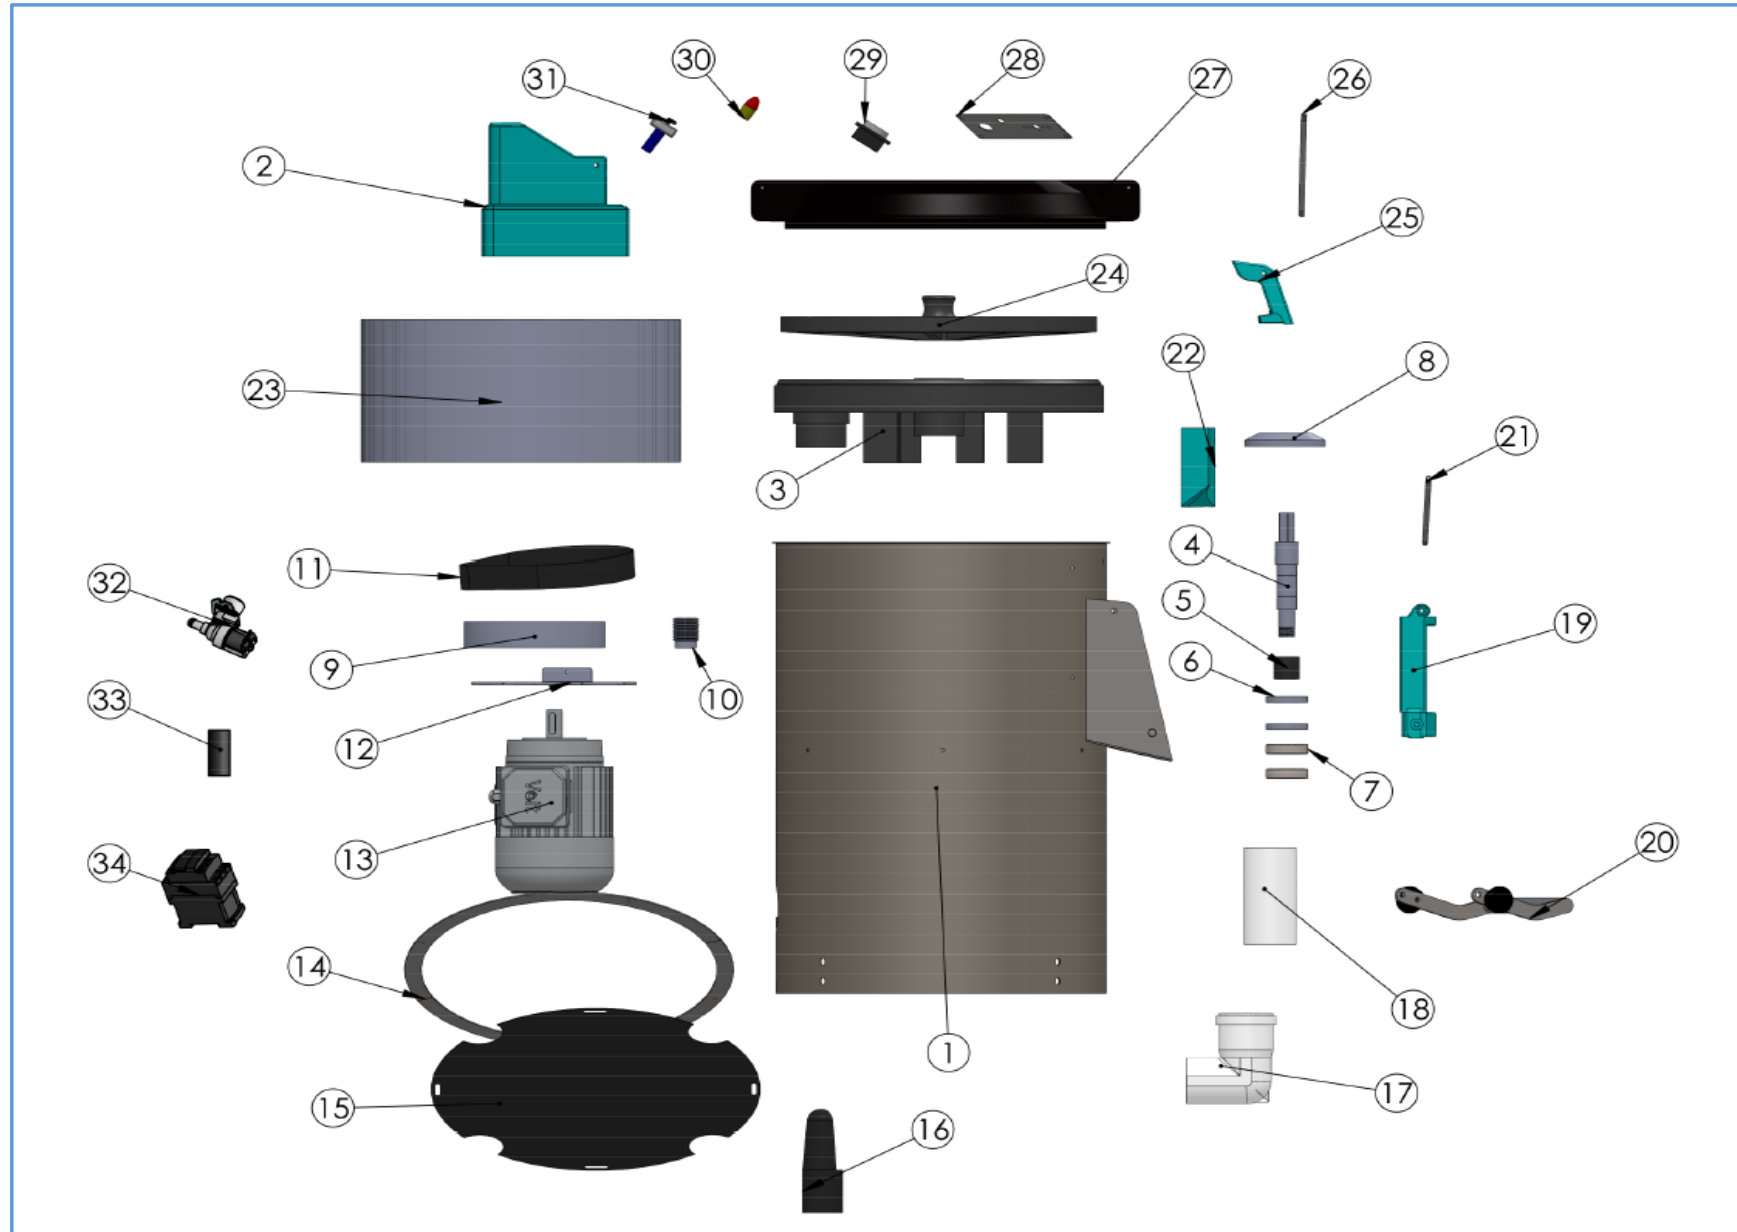

7054.0010

Onderdelen informatie

Erzatzteil information

Spare part information

Information de pièces

Onderdelenlijst 7054.0010

POS:	Art.No.:	Omschrijving:	Aantal:
1	9370.0370	BODY 25 kg	1
2	9370.0205	ELECTRIC PANEL BOX	1
3	9370.0380	TAMBOUR	1
4	9370.0385	SHAFT OF TAMBOUR	1
5	9370.0390	SPACER (SHAFT OF TAMBOUR)	1
6	9370.0395	34-62 FELT	2
7	9370.0400	DIN 625 - 6206 - 12,SI,NC,12_68	2
8	9370.0405	PLASTIC PROTECTOR FOR FELT	1
9	9370.0410	BIG PULLEY	1
10	9370.0415	PULLEY OF MOTOR	1
11	9370.0420	BELT	1
12	9370.0425	SHEET OF MOTOR	1
13	9370.0430	MOTOR 1,1 KW 1400 rpm 25 KG	1
14	9370.0435	BOTTOM CIRCLE (It is welded to body)	2
15	9370.0440	BOTTOM CLOSING COVER	1
16	9370.0275	FOOT	4
17	9370.0280	PIPE BEND	1
18	9370.0285	PIPE	1
19	9370.0290	PLASTIC FRONT COVER	1
20	9370.0295	ARM OF FRONT COVER	1
21	9370.0300	SHAFT OF FRONT COVER	1
22	9370.0305	DIRECTOR FOR WATER	1
23	9370.0480	SIDE EMERY 25 KG	1
24	9370.0485	EMERY DISC	1
25	9370.0330	LATCH OF TOP COVER	1
26	9370.0495	SHATF FOR LATCH OF TOP COVER	1
27	9370.0500	TOP COVER	1
28	9370.0345	ELECTRIC PANEL LABEL	1
29	9370.0350	TIMER	1
30	9370.0515	LAMP	1
31	9370.0335	ON OFF	1
32	9370.0355	WATER INLET VALVE	1
33	9370.0360	SWITCH FOR AUTOMATIC STOP	1
34	9370.0365	CONTACTOR	1